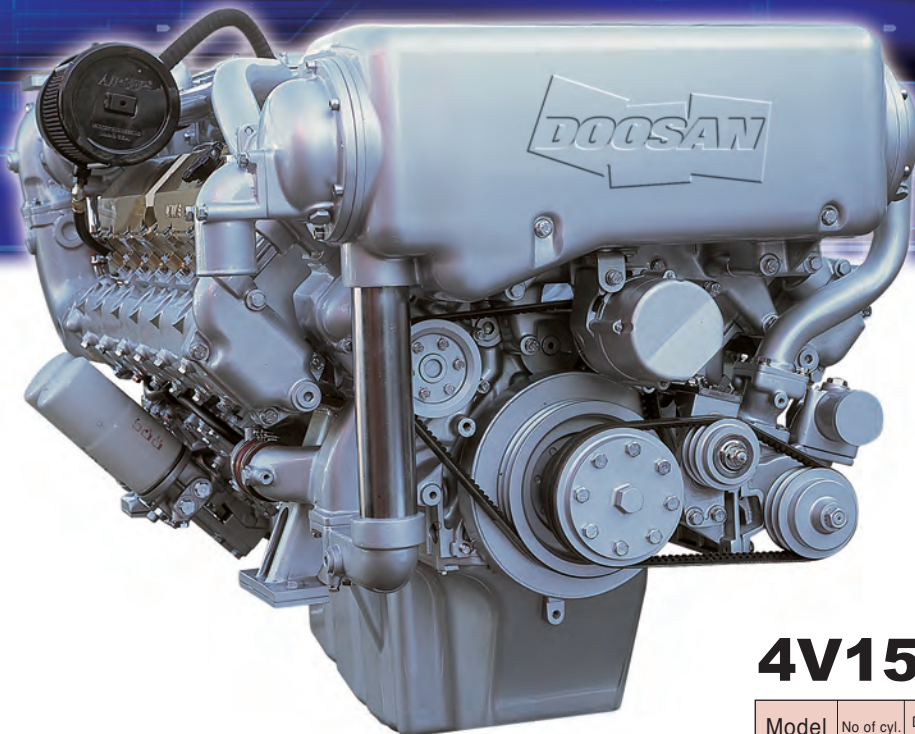

**DOOSAN** **DAEWOO**

# MARINE DIESEL ENGINE

**4 Valve  
Tier 2**

## 4V158TI / 4V222TI

Model	No of cyl.	Displacement (liter)	Output ISO 3046 (kW(PS)@rpm)		
			Heavy Duty	Medium Duty	Light Duty
4V158TI	V8	14.6	390(530)@1800	441(600)@2100	588(800)@2300
4V222TI	V12	21.9	588(800)@1800	647(880)@2100	882(1200)@2300